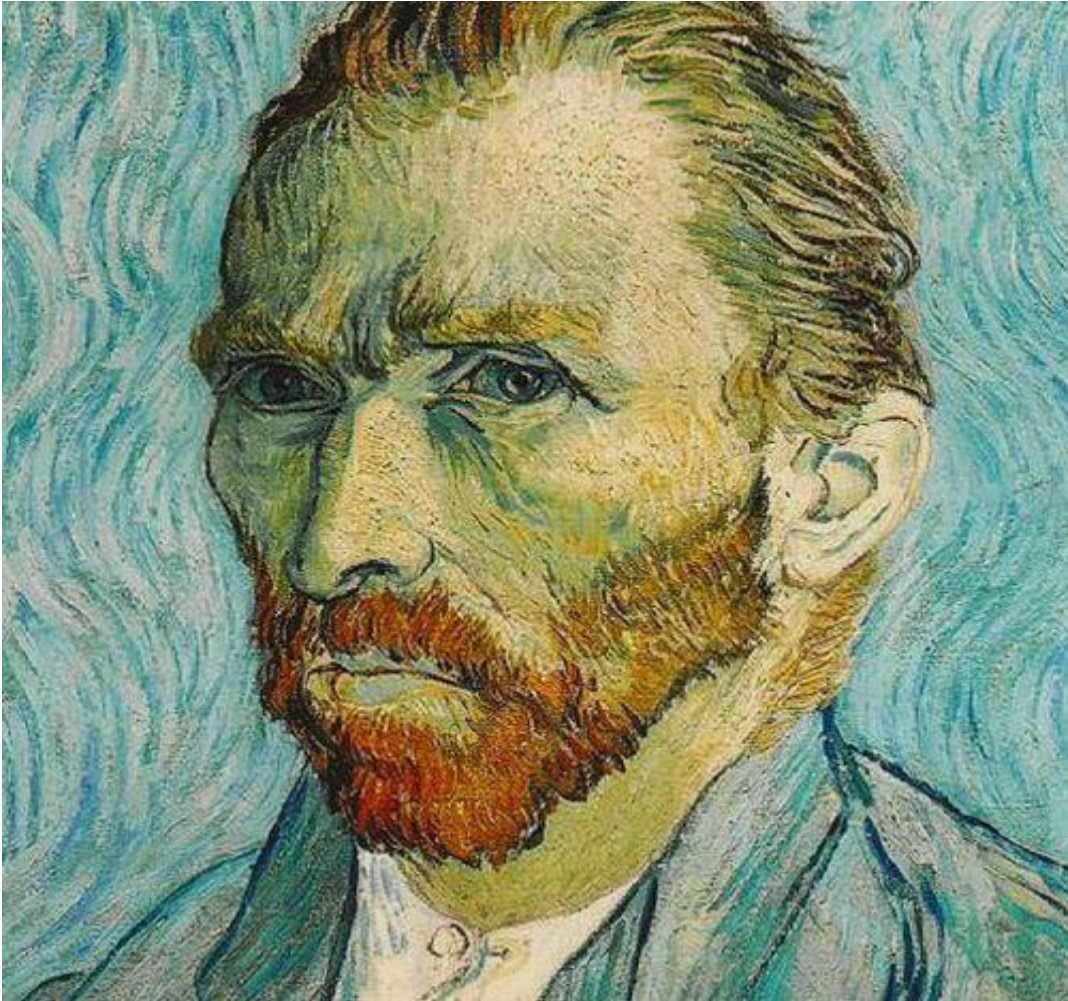

## ***A Storied Canvas of Passion and Struggle***

Vincent van Gogh, a name that resonates through the corridors of art history, left an indelible mark on the world with his brilliant and emotionally charged masterpieces. Born in 1853 in Groot-Zundert, Netherlands, van Gogh's life was a tumultuous journey of passion, creativity, and personal struggle.

From an early age, van Gogh displayed a keen interest in art, but it wasn't until his late twenties that he decided to pursue it as a full-time vocation. His artistic journey began in earnest in the late 1880s when he moved to Paris and immersed himself in the vibrant art scene of the time. It was during this period that he developed his distinctive style, characterized by bold brushstrokes and vibrant colors.

Van Gogh's most iconic works, such as "Starry Night," "Sunflowers," and "The Bedroom," are a testament to his unique approach to art. His paintings are not mere representations of scenes but rather windows into his turbulent mind, reflecting his emotional struggles and inner turmoil. The use of swirling patterns and intense colors in "Starry Night" captures the artist's emotional turbulence, while the sunflowers radiate a sense of both beauty and fragility.